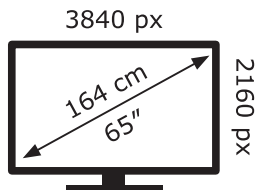

ENERG ⚡

LG Electronics

65UQ79006LA

100 kWh/1000h

ABCDEF**G**

143 kWh/1000h

2019/2013