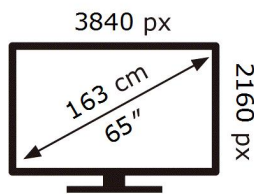

ENERG 

SAMSUNG

TQ65Q80CAT

112 kWh/1000h

ABCDEF **G**

HDR

292 kWh/1000h

2019/2013